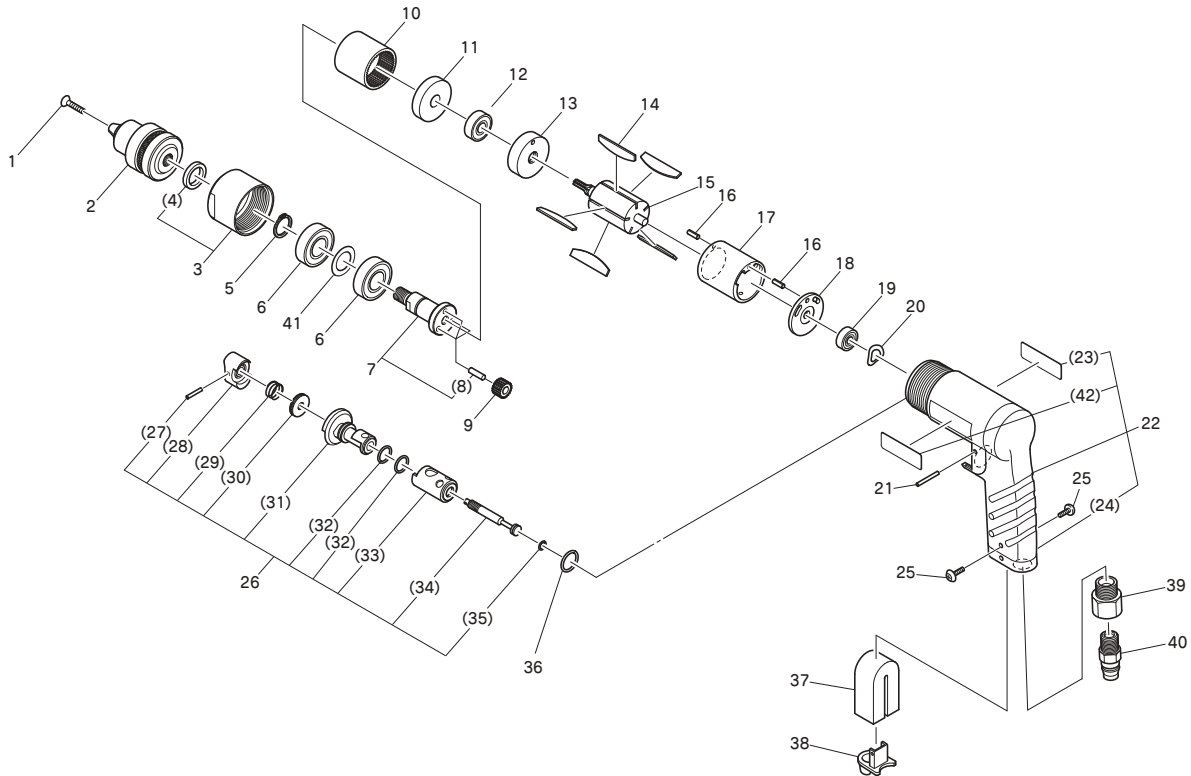

EXPLODED DIAGRAM: ADR-100

⚠ WARNING

This diagram is for your reference only. Do not attempt to service or repair the Tool.
 Do not take the Tool apart. Contact an authorized NITTO dealer for all service and repair of the Tool.
 Improper service and repair can cause accidents and service injuries.
 Never attempt to modify the Tool.
 Never attempt service or repair the Tool yourself.
 Exploded diagram/parts list are subject to change at any time without notice. (As of Nov. 2018)

The part numbers with () are included in the Ass'y parts written above them.

No.	Part No.	Description	Qty	Price
1	TQ10880	Countersunk Head Screw 4 × 15	1	
2	TQ10879	Drill Chuck 10mm (3/8")	1	
3	TB07316	Gear Case Cover Ass'y	1set	
4	(TP05530)	Oil Seal	1	
5	TQ10861	External Retaining Ring C-15	1	
6	TP00539	Ball Bearing 6002ZZ	2	
7	TB07318	Spindle Sub Ass'y	1set	
8	(TQ10859)	Needle Roller 4 × 13.8	3	
9	TB07319	Planetary Gear Ass'y	3set	
10	TQ10860	Ring Gear	1	
11	TQ10881	Spacer	1	
12	TP00468	Ball Bearing 608ZZ	1	
13	TQ10869	End Plate B	1	
14	TB07380	Blade Ass'y (4pcs/set)	1set	
15	TQ10866	Rotor	1	
16	TP14798	Spring Pin 2.5 × 6	1	
17	TQ10865	Cylinder	1	
18	TQ10867	End Plate A	1	
19	TP03933	Ball Bearing 606ZZ	1	
20	TP06117	Waved Washer 12 × 16 × 0.3	1	
21	TP13548	Spring Pin 2.5 × 22	1	
22	TB07395	Housing Ass'y	1set	
42	(TQ15365)	Label Model ADR-100	1	
23	(TQ15368)	Label Warning ADR-100	1	
24	(TQ10878)	Grip Rubber	1	
25	TQ10975	Binding Head Tapping Screw 3 × 6	2	

No.	Part No.	Description	Qty	Price
26	TB07321	Valve Ass'y	1set	
27	(TP07950)	Spring Pin 2 × 14	1	
28	(TQ10873)	Trigger	1	
29	(TQ10871)	Valve Spring	1	
30	(TQ10872)	Speed Control Nut	1	
31	(TQ10874)	Valve	1	
32	(CP24969)	O-Ring JASO-1011	1	
33	(TQ10875)	Valve Bushing	1	
34	(TQ10870)	Valve Stem	1	
35	(TP08994)	O-Ring P-5	1	
36	TQ10967	O-Ring S-16	1	
37	TB07385	Muffler Ass'y	1set	
38	TQ10974	Exhaust Cover	1	
39	TP00857	Bushing M16 × Rc1/4	1	
40	CP00881	20PM	1	
41	TQ10998	Shim 0.1	1	