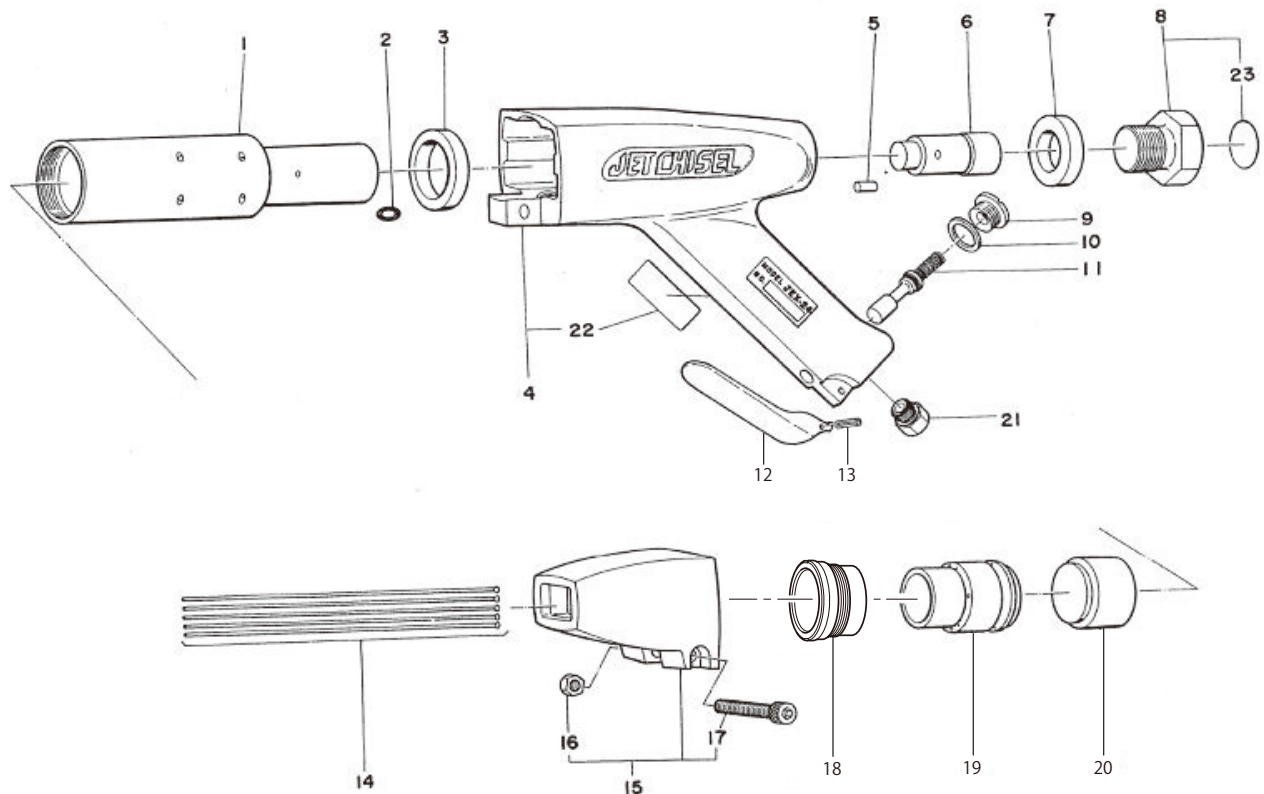

## EXPLODED DIAGRAM : JEX-24

Exploded diagram/parts list are subject to change at any time without notice. (As of Oct. 2014)

The part numbers with ( ) are included in the Ass'y parts written above them.

No.	Part No.	Description	Qty	Price
1	TQ13402	Cylinder	1	
2	TP11992	O-Ring KS-9	1	
3	TP02250	Front Washer	1	
4	TB08714	Housing Sub Ass'y	1set	
22	(TQ12611)	Label Warning CE Mark	1	
5	TP01478	Cylinder Lock Pin	1	
6	TP02242	Piston	1	
7	TP02249	Rear Washer	1	
8	TB08715	Rear Bolt Ass'y	1	
23	(TQ12687)	Label Warning	1	
9	TP00389	Valve Cap	1	
10	TP00388	Valve Packing	1	
11	TA90037	Throttle Valve Ass'y	1set	
12	TP01557	Throttle Lever	1	
13	TQ00563	Spring Pin 3x20	1	
14	—	Needle O.D.3x180mm	23	

No.	Part No.	Description	Qty	Price
15	TA93189	Needle Guide Ass'y	1set	
16	(TQ01484)	Small Hex. Nut M8	1	
17	(TP16284)	Hex. Socket Head Cap Screw 8x45	1	
18	TP02246	Lock Ring	1	
19	TP02245	Needle Supporter O.D.3	1	
20	TP02243	Throttle Anvil	1	
21	TQ02349	Bushing M16xRc3/8	1	

#### Accessories

No.	Part No.	Description	Qty	Price
	TP00170	Hex. Socket Screw Key 6	1	
	TQ02350	Bushing R3/8xNPT3/8	1	
	TQ03262	Hose Nipple R3/8x3/8	1	
	TQ12717	Instruction Manual	1	
	TQ12718	Declaration of Conformity	1	