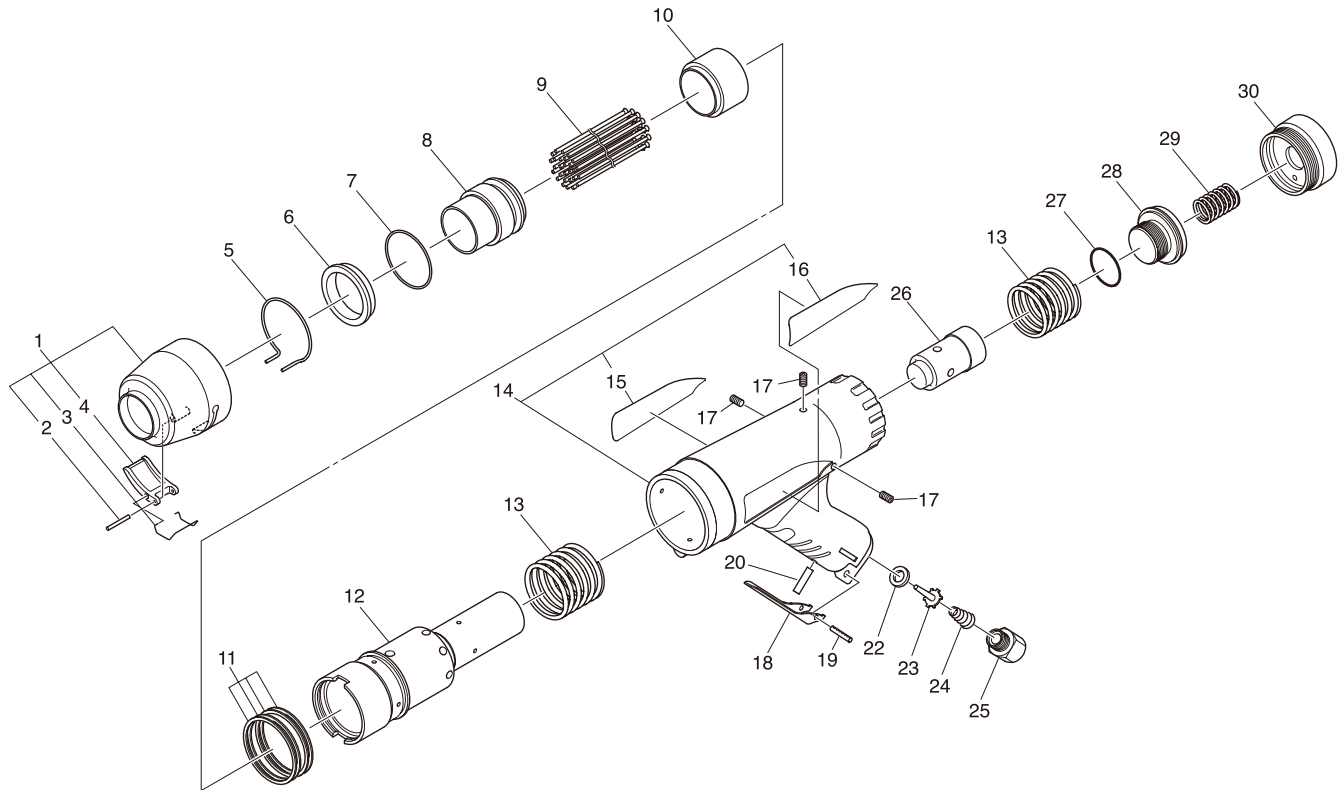

EXPLODED DIAGRAM : JEX-2800A

WARNING

This diagram is for your reference only. Do not attempt to service or repair the Tool.

Do not take the Tool apart. Contact an authorized Nitto dealer for all service and repair of the Tool.

The part numbers with () are included in the Ass'y parts written above them.

No.	Part No.	Description	Qty	Price
1	TB05957	Needle Guide Ass'y	1set	
2	(TP13893)	Spring Pin 3x22	1	
3	(TQ10583)	Clamp Spring	1	
4	(TQ10555)	Clamp Lever	1	
5	TQ10246	Snap Ring	1	
6	TQ10247	Lock Ring	1	
7	TQ10562	O-Ring G-40	1	
8	TP01461	Needle Supporter O.D. 3	1	
9	TP00341	Needle O.D. 3x180mm	28	
10	TP00399	Throttle Anvil	1	
11	TQ10241	Back UP Ring	4	
12	TQ10240	Cylinder	1	
13	TQ10239	Spring 3.5x44x38	2	
14	TB08624	Housing Ass'y A	1set	
15	(TQ12783)	Label Warning	1	
16	(TQ12659)	Label Name	1	
17	(TP08684)	Hex.Socket Screw 4x8	3	
18	TP01557	Throttle Lever	1	
19	TP01802	Spring Pin 3x28	1	
20	TQ10450	Parallel Pin 5x35	1	

No.	Part No.	Description	Qty	Price
22	TQ04671	Seal Sheet 9x13.9x2	1	
23	TQ04664	Valve	1	
24	TQ04665	Conical Spring 0.8X6.4X11.6X21.8	1	
25	TQ10236	Bushing R3/8xM16	1	
26	TP00395	Piston	1	
27	CP21603	O-Ring JASO-1028	1	
28	TQ11251	Rear Bolt	1	
29	TQ10238	Spring 2.6x14.3x24	1	
30	TQ11250	Rear Cap	1	

Accessories

No.	Part No.	Description	Qty	Price
	—	Needle O.D.4x180mm	14	
	TP01462	Needle Supporter O.D.4	1	
	TQ02350	Bushing R3/8xNPT3/8	1	
	TQ03262	Hose Nipple R3/8x3/8	1	
	TQ12717	Instruction Manual	1	
	TQ12718	Declaration of Conformity	1	