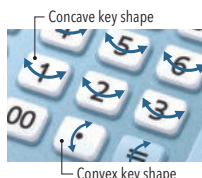

JS-40B-BU

JS-40B-PK (Released in 2016)

JS-40B 14 DIGITS

Easily Readable Extra Large Display

The display characters are large, and the current operation sign (+, -, ×, ÷) is displayed, reducing misreading of numbers and input errors.

Key cross-section

Key Layout and Key Cap Shape Designed for Ease of Use

Keys are ergonomically shaped and configured to match natural finger movements.

Concave key shape

Convex key shape

Solar & Battery

An internal battery powers the calculator to save calculations even if light is interrupted during a calculation.

Non-slip Structure

Large rubber feet on the bottom of the calculator keep it from slipping during operation.

Three-Key Rollover for High-Speed Input

Key operations are stored in a buffer, so that nothing is lost even during high-speed input.