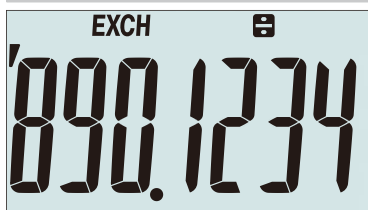

Superb durability and functionality for demanding work requirements — HEAVY DUTY Calculators

Superior durabilidad y funcionalidad para los requisitos de trabajo más exigentes – Calculadoras HEAVY DUTY

Extra Large Display / Pantalla extra grande

JS-40B
Actual size
Tamaño real

Heavy-duty Durable Keys / Teclas durables y resistentes

Keys are produced by injecting plastic of two different colours. Key markings are plastic, which means they do not wear or fade with use.

* Excluding the [MEX], [TAX+] and [TAX-] keys.

Las teclas son producidas por la inyección de plástico de dos colores diferentes. Las marcaciones de teclas son plásticas, lo cual significa que no se gastan ni se borran con el uso.

* Excluding the [MEX], [TAX+] y [TAX-].

Key Layout and Key Cap Shape / Disposición de las teclas y diseño del capuchón de las teclas

Keys are ergonomically shaped and configured to match natural finger movements.

El diseño y la configuración ergonómica de las teclas permiten adaptarse de forma natural a los movimientos de los dedos.

TWP (Two-Way Power) / TWP (Dos modos de alimentación)

Large Rubber Feet

Pies de goma más grandes

Large rubber feet on the bottom of the calculator keep it from slipping during operation.