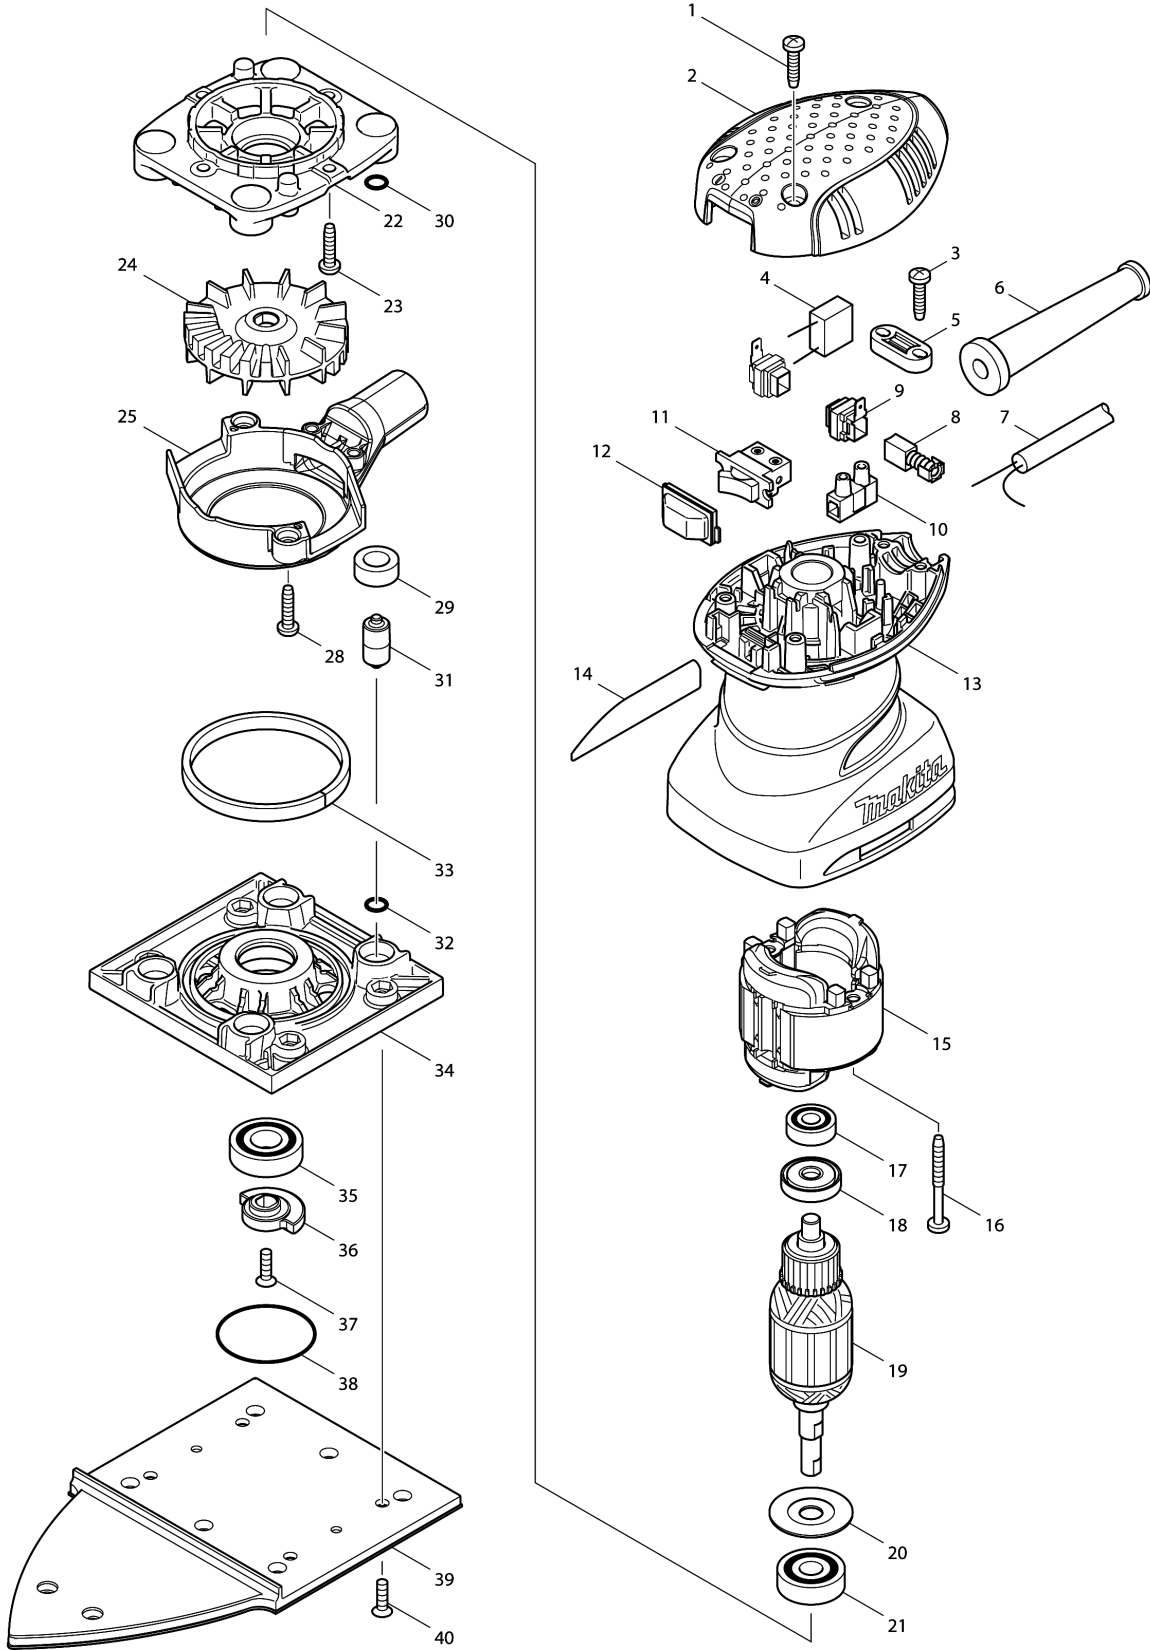

Model No.BO4565 FINISHING SANDER

Model No.BO4565 FINISHING SANDER

| รายการ | รหัสอะไหล่ | รายละเอียด | การ แลกเปลี่ยน | จำนวน | New/Old | ขาย | ซื้อ | ข้อความ |
|--------|------------|----------------------------------|-------------------|-------|---------|-----|------|---------|
| 001 | 265995-6 | TAPPING SCREW 4X18 | | 3 | | | | |
| 002 | 450071-1 | TOP COVER | | 1 | | | | |
| 003 | 265995-6 | TAPPING SCREW 4X18 | | 2 | | | | |
| 005 | 687124-5 | STRAIN RELIEF | | 1 | | | | |
| 006 | 682569-2 | CORD GUARD 8-85 | | 1 | | | | |
| 007 | 691055-2 | POWER SUPPLY CORD 0.75- 2-2.0 | | 1 | | | | |
| 008 | A-81284 | CARBON BRUSH CB-419A | | 1 | * | | | |
| 008-1 | B-80086 | CARBON BRUSH SET CB- 419A | O | 1 | * | | | |
| 008-2 | B-80422 | CARBON BRUSH SET CB- 419A | < | 1 | | | | |
| 009 | 643995-0 | BRUSH HOLDER | | 2 | | | | |
| 010 | 654532-5 | TERMINAL BLOCK 1P | | 1 | | | | |
| 011 | 651527-9 | SWITCH | | 1 | | | | |
| 012 | 424039-3 | SWITCH COVER | | 1 | | | | |
| 013 | 450072-9 | MOTOR HOUSING | | 1 | | | | |
| 014 | 863735-2 | BO4565 NAME PLATE | | 1 | | | | |
| 015 | 593648-0 | FIELD ASS'Y 220V | | 1 | * | | | |
| C10 | 654069-2 | RECEPTACLE | | 2 | * | | | |
| 015-1 | 593648-0 | FIELD ASS'Y 220V | O | 1 | | | | |
| C10 | 654069-2 | RECEPTACLE | | 2 | | | | |
| 016 | 266048-4 | TAPPING SCREW 4X40 | | 2 | | | | |
| 017 | 210034-7 | BALL BEARING 607LLB | | 1 | * | | | |
| 017-1 | 210062-2 | BALL BEARING 607ZZ | O | 1 | | | | |
| 018 | 681652-2 | INSULATION WASHER | | 1 | | | | |
| 019 | 515708-8 | ARMATURE ASS'Y 220-240V | | 1 | | | | |
| D10 | | INC. 17,18,20,21 | | | | | | |
| 020 | 267806-1 | WASHER 9 | | 1 | | | | |
| 021 | 211092-6 | BALL BEARING 629DDW | | 1 | | | | |
| 022 | 450070-3 | BEARING BOX | | 1 | | | | |
| 023 | 265995-6 | TAPPING SCREW 4X18 | | 4 | | | | |
| 024 | 241671-6 | FAN 63 | | 1 | | | | |
| 025 | 450069-8 | FAN GUIDE | | 1 | | | | |
| 028 | 265995-6 | TAPPING SCREW 4X18 | | 2 | | | | |
| 029 | 424023-8 | SPONGE SLEEVE 9 | | 4 | | | | |
| 030 | 213983-7 | O RING 4 | | 4 | | | | |
| 031 | 318151-8 | FOOT | | 4 | | | | |
| 032 | 213983-7 | O RING 4 | | 4 | | | | |
| 033 | 424038-5 | SPONGE 6X185X3 | | 1 | * | | | |
| 033-1 | 424684-4 | SPONGE 7X87X3 | O | 1 | * | | | |
| 033-2 | 424684-4 | SPONGE 7X87X3 | O | 1 | | | | |