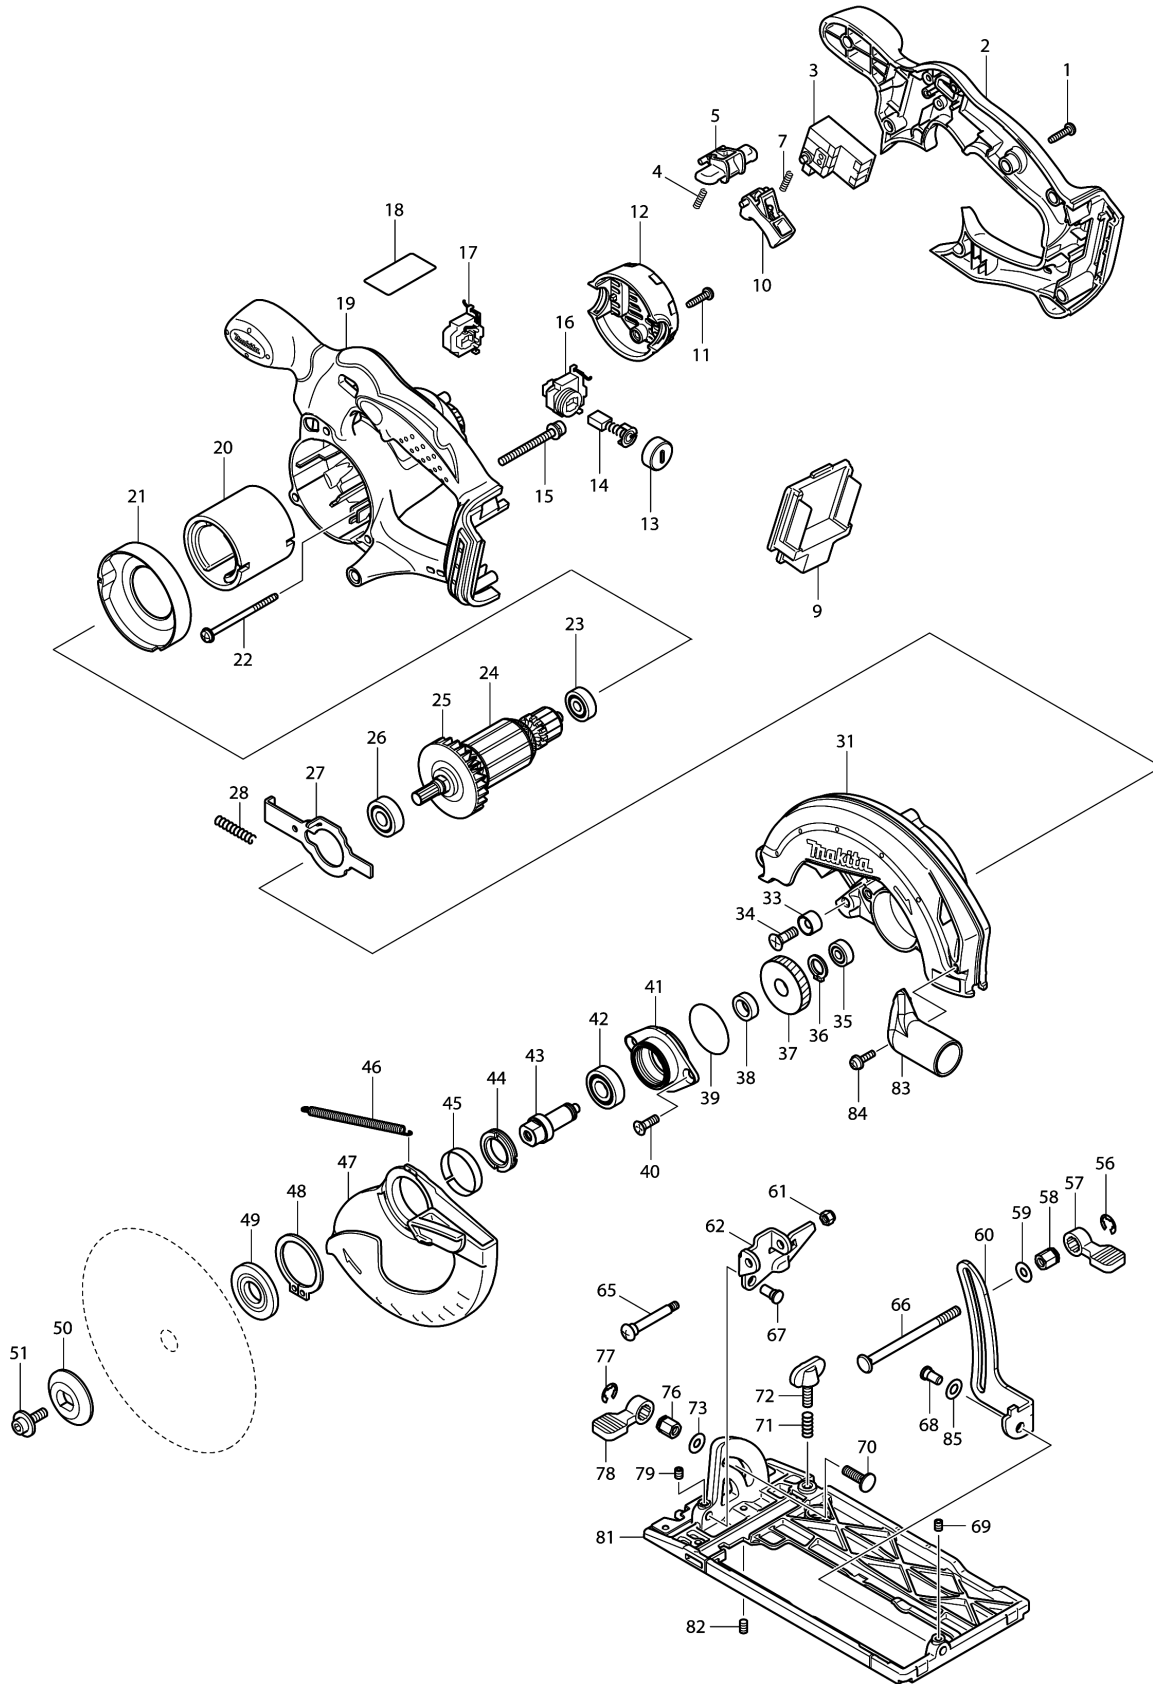

Model No.DSS611 CORDLESS CIRCULAR SAW 165MM