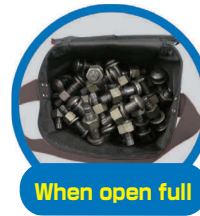

When open full