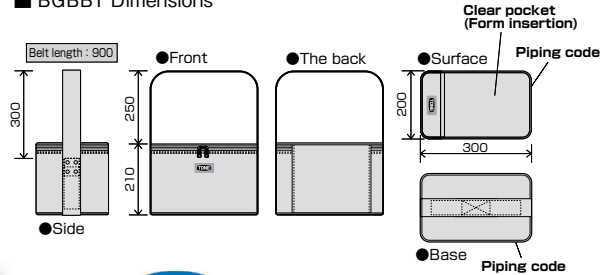

■ BGBB1 Dimensions